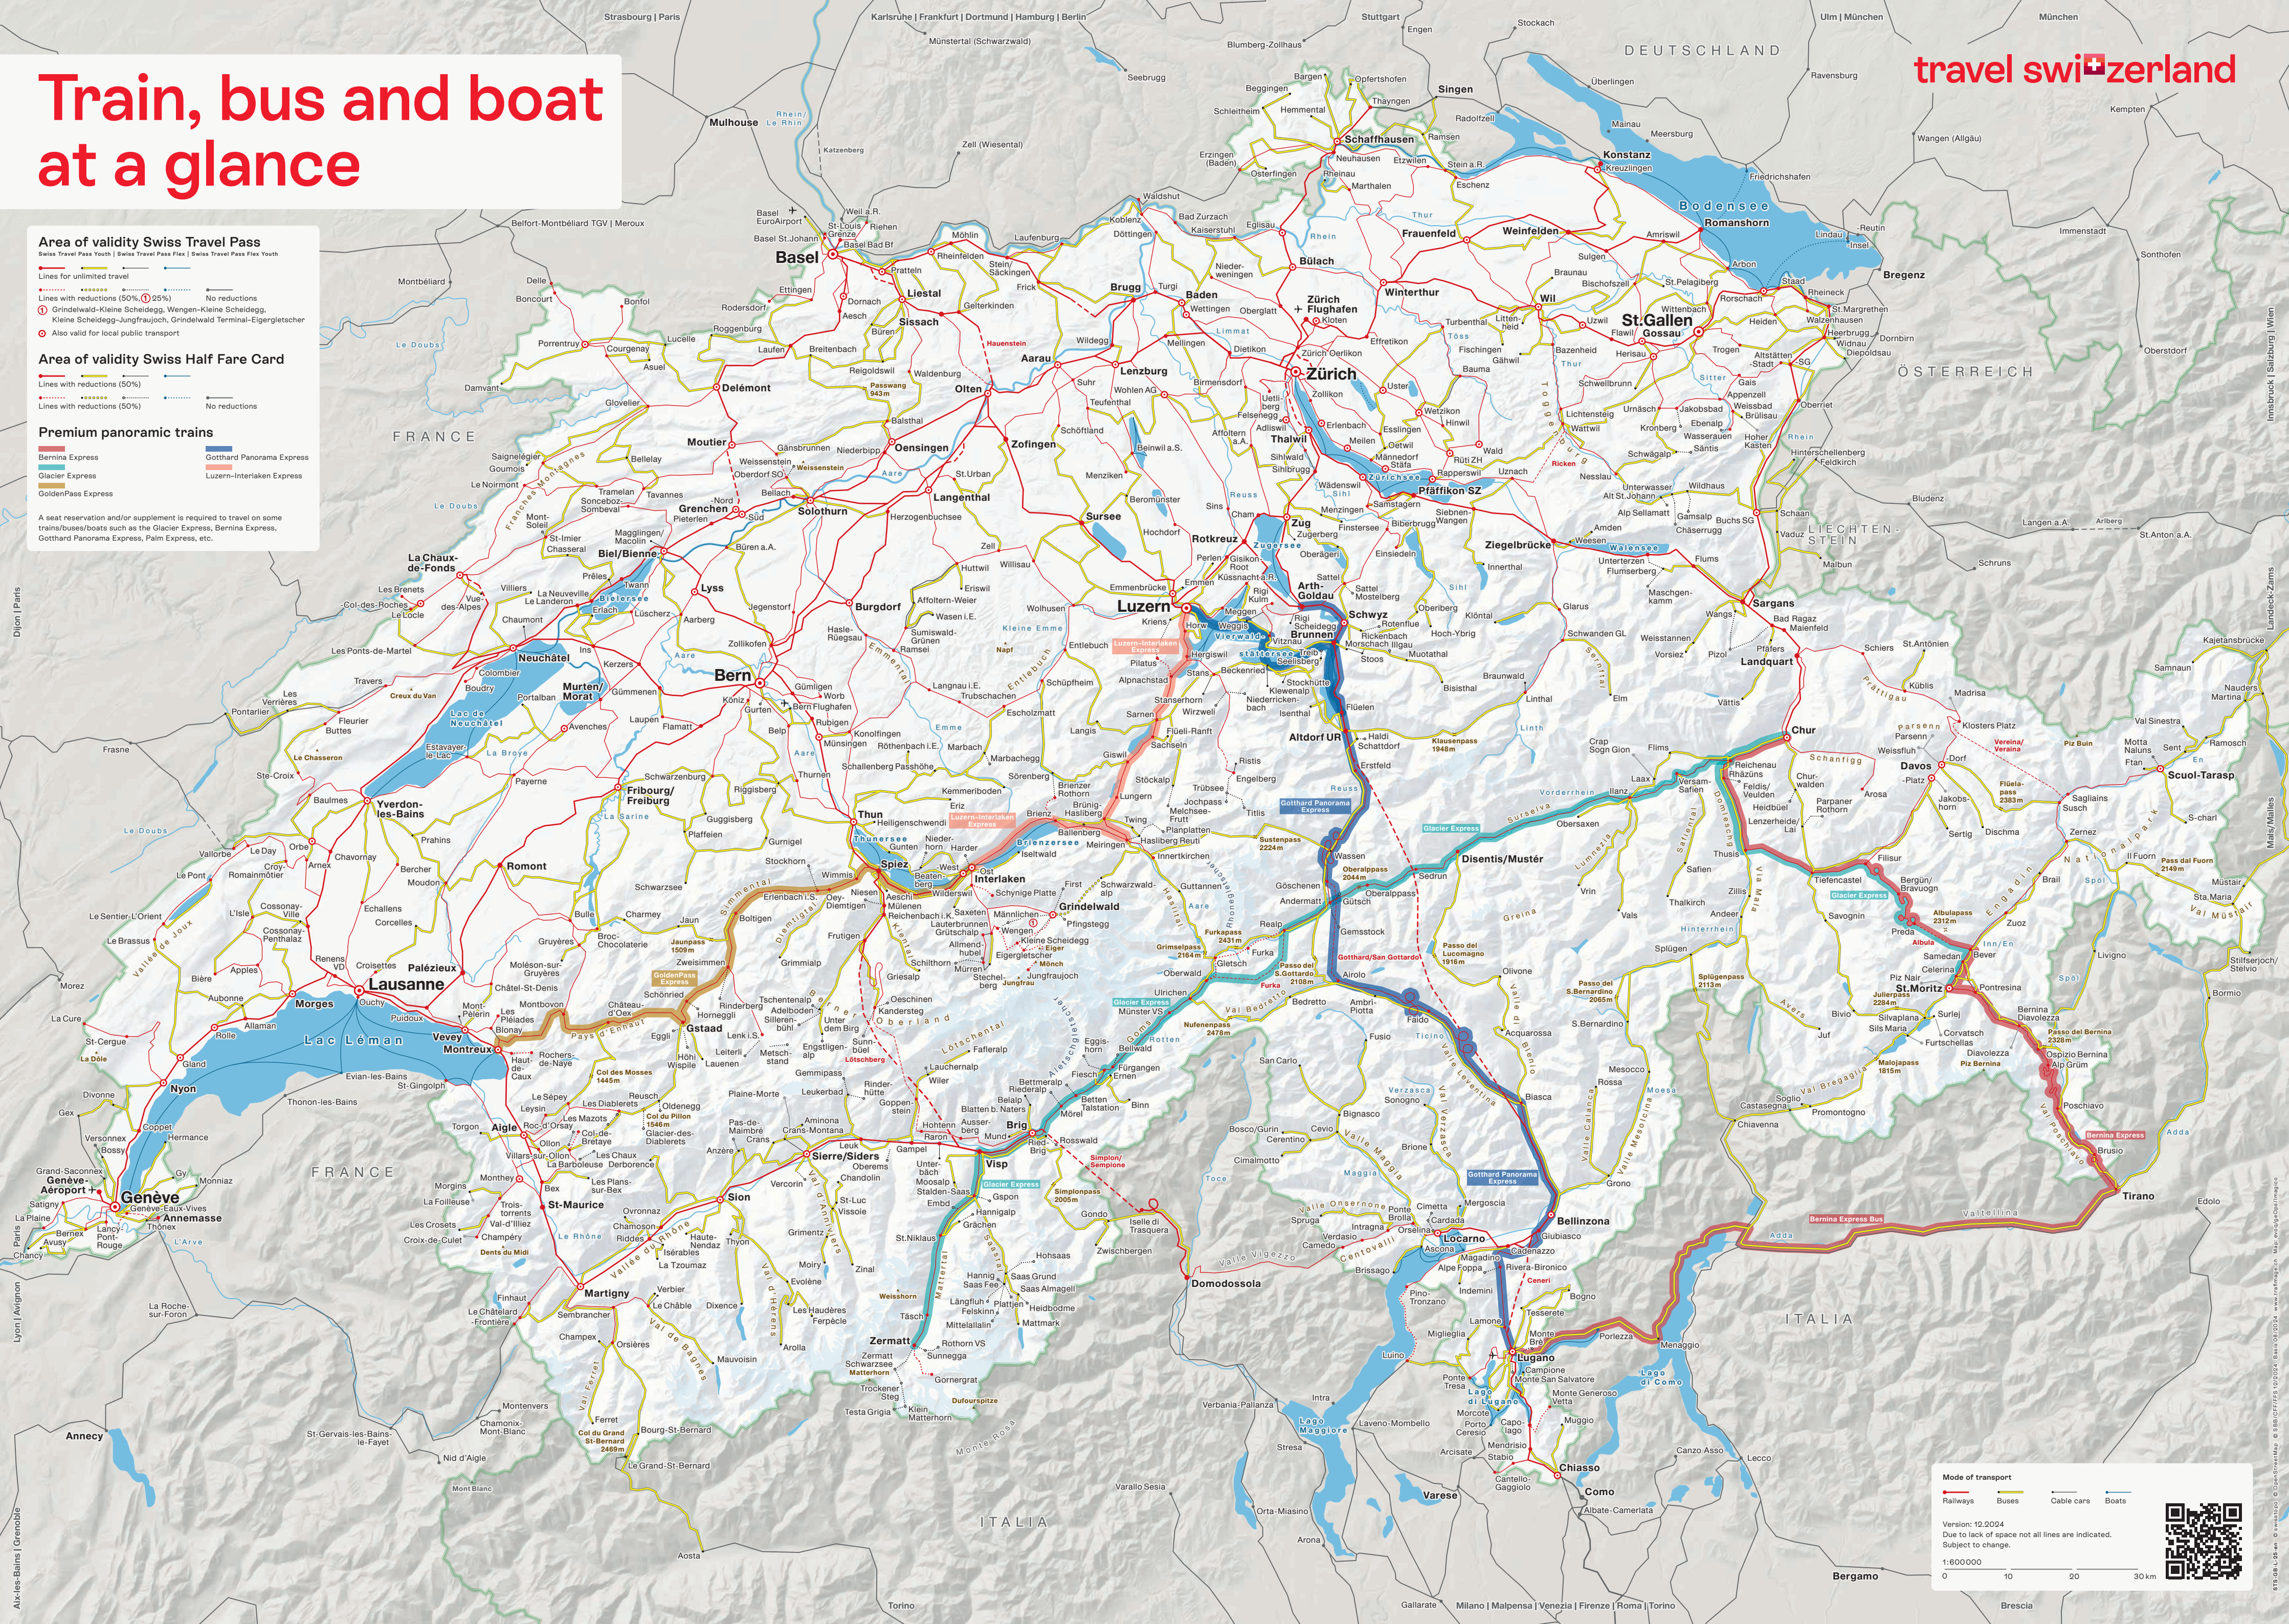

Train, bus and boat at a glance

Area of validity Swiss Travel Pass
 Swiss Travel Pass Youth | Swiss Travel Pass Flex | Swiss Travel Pass Flex Youth

Lines for unlimited travel
 Lines with reductions (50% / 25%)
 No reductions

Grindelwald-Kleine Scheidegg, Wengen-Kleine Scheidegg, Kleine Scheidegg-Jungfrauojoch, Grindelwald Terminal-Eigerletscher
 Also valid for local public transport

Area of validity Swiss Half Fare Card

Lines with reductions (50%)
 Lines with reductions (25%)
 No reductions

Premium panoramic trains

Bernina Express
 Gotthard Panorama Express
 Glacier Express
 Luzern-Interlaken Express
 GoldenPass Express

A seat reservation and/or supplement is required to travel on some trains/buses/boats such as the Glacier Express, Bernina Express, Gotthard Panorama Express, Palm Express, etc.

Mode of transport

- Railways
- Buses
- Cable cars
- Boats

Version: 12/2024
 Due to lack of space not all lines are indicated.
 Subject to change.

1:600000

0 10 20 30 km